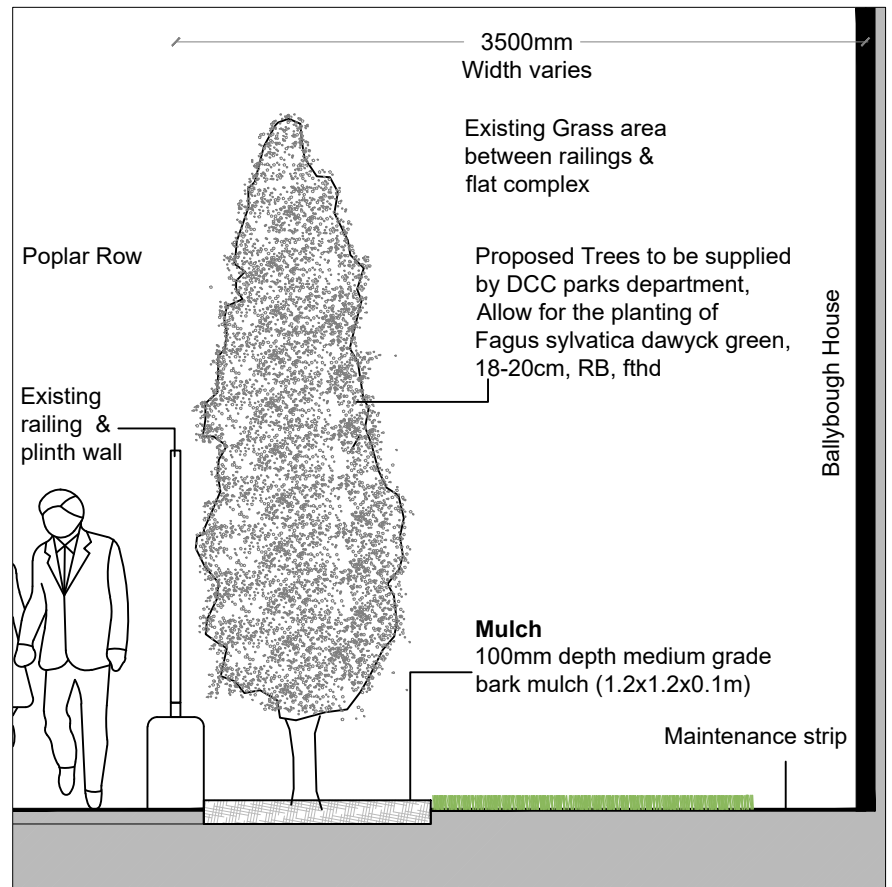

Typical Section

Tree planting Detail 1:25 @A3

Comhairle Cathrach Bhaile Átha Cliath
Dublin City Council

Rannóg na bPárceanna agus Seirbhísí Tirdhreach
Rannán Suirbhéireachta agus Léarscáilthe
Parks & Landscape Services Division

1042 dwg 500	SCALE As Shown	INDEX No	FOLDER No	CODE	DWG No	REV
DATE Aug 2022	DRAWING / PRODUCED BY GT	FILE NO 1042_500_Poplar Row - Tree Planting				
THIS MAP IS CERTIFIED TO BE COMPUTER GENERATED BY DUBLIN CITY COUNCIL FROM ORDNANCE SURVEY DIGITAL MAPBASE SURVEY, MAPPING AND RELATED RESEARCH APPROVED						INDEX No.
L. MOORE CITY PARKS SUPERINTENDENT		APPROVED LESLIE MOORE PARKS & LANDSCAPE SERVICES DIVISION DUBLIN CITY COUNCIL				