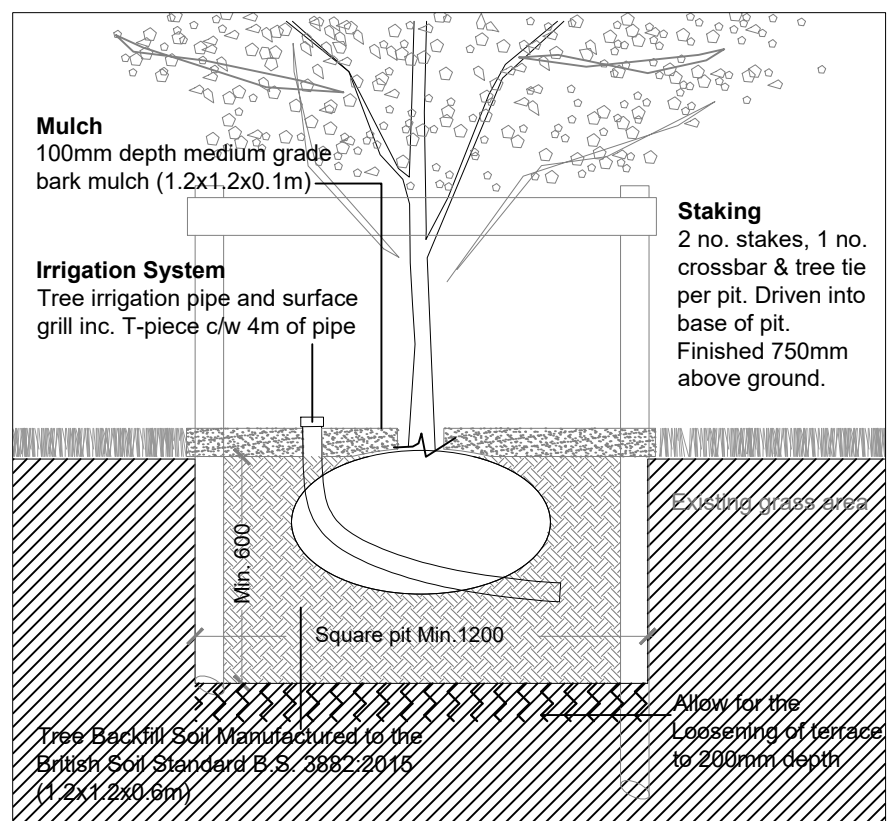

Typical Section

Tree planting Detail 1:25 @A3

Comhairle Cathrach Bhaile Átha Cliath
Dublin City Council

Rannóg na bPárceanna agus Seirbhísí Tirdhreach
Rannán Suirbhéireachta agus Léarscáilthe
Parks & Landscape Services Division

1042 dwg 500	SCALE As Shown	INDEX No	FOLDER No	CODE	DWG No	REV
DATE Aug 2022	DRAWING / PRODUCED BY GT	FILE NO 1042_500_Poplar Row - Tree Planting				
THIS MAP IS CERTIFIED TO BE COMPUTER GENERATED BY DUBLIN CITY COUNCIL FROM ORDNANCE SURVEY DIGITAL MAPBASE SURVEY, MAPPING AND RELATED RESEARCH APPROVED						INDEX No.
L. MOORE CITY PARKS SUPERINTENDENT		APPROVED LESLIE MOORE PARKS & LANDSCAPE SERVICES DIVISION DUBLIN CITY COUNCIL				